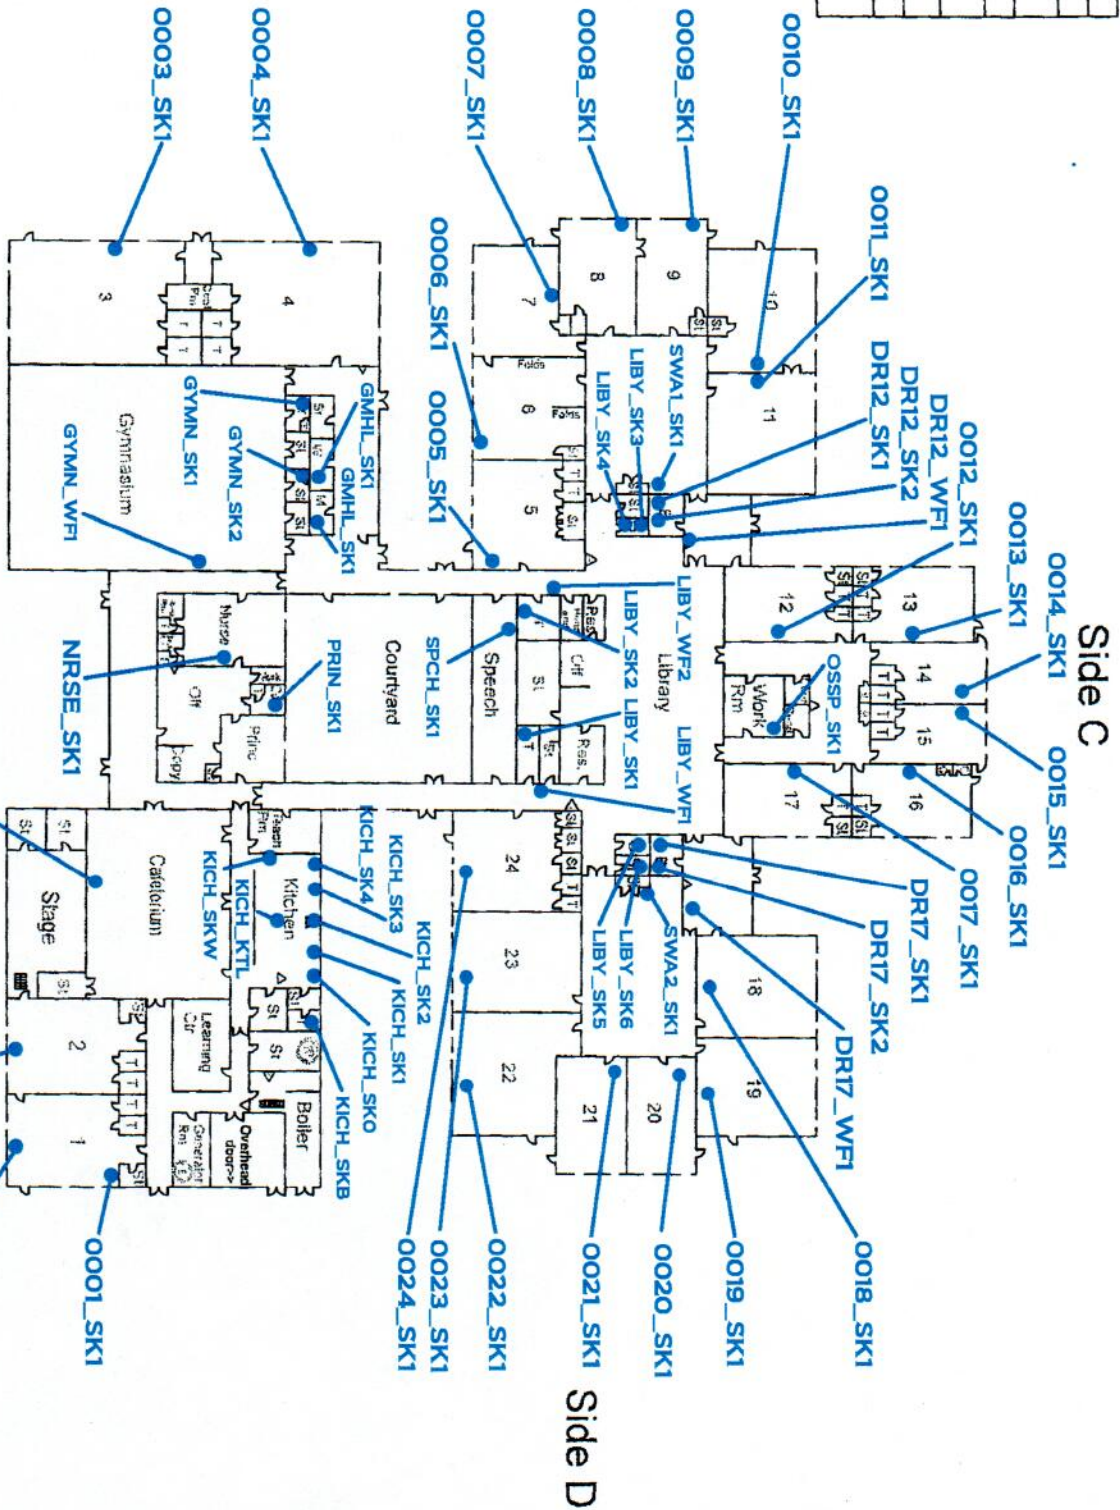

District:	Reading
School Name:	Killiam Elementary School
Address:	333 Charles Street Reading, MA 01867
School Hours:	
In-session Contact:	Paul Guerrette (781) 944-7831
Off-Hours Contact:	
Approach Hazards:	
Notes:	

Main Floor

Side B

Legend

- Single Door
- Double Door
- Window
- Stairs
- Ramp
- Elevator
- Fire Extinguisher
- Gas Shut-Off
- Electrical Shut-Off
- Water Shut-Off
- Chair Lift
- Sprinkler Shut-off
- Generator
- Camera
- Fire Standpipe

Side A

Side D