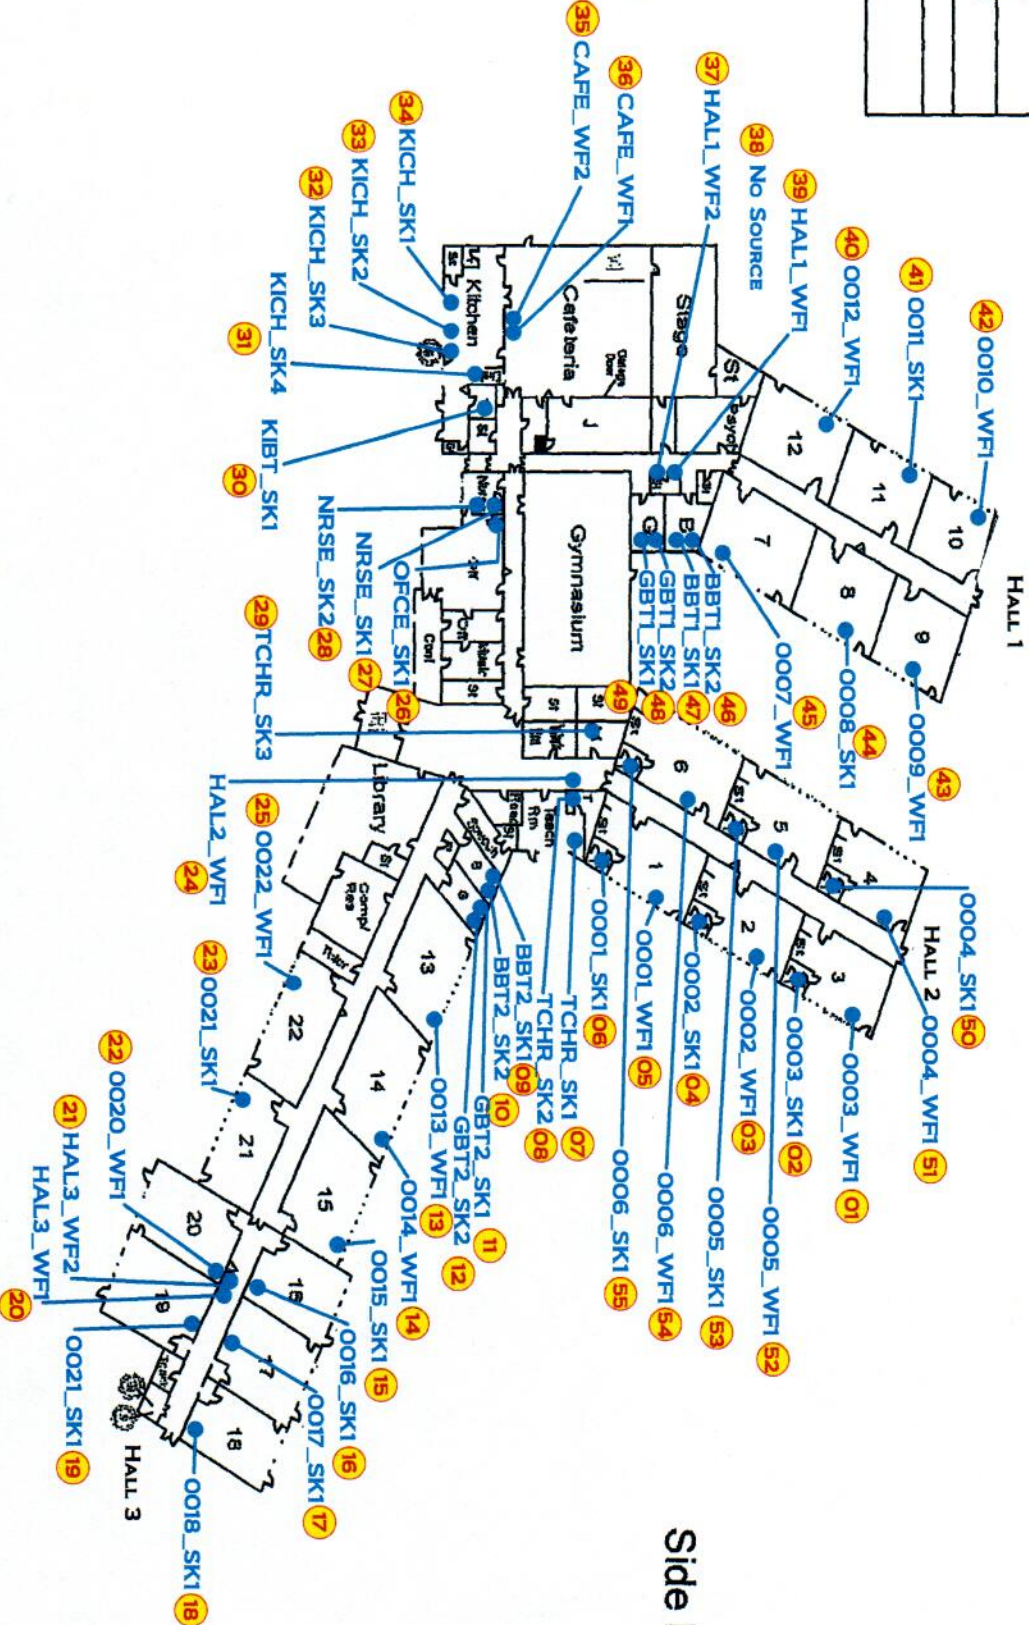

District:	Reading
School Name:	Birch Meadow Elementary School
Address:	27 Arthur B. Lord Drive Reading, MA 01867
School Hours:	
In-session Contact:	Thomas Daniels (781) 944-2335
Off-Hours Contact:	Thomas Daniels (781) 944-2335
Approach Hazards:	
Notes:	

BRC

Side C

BIRCH MEADOW LCCA SAMPLE MAP

Main Floor

Side B

Side A

Side D

Legend

- M Single Door
 - M Double Door
 - M Window
 - M Stairs
 - M Ramp
 - M Elevator
 - M Fire Extinguisher
 - M Gas Shut-Off
 - M Electrical Shut-Off
 - M Water Shut-Off
 - M Chair Lift
 - M Sprinkler Shutoff
 - M Generator
 - M Camera
 - M Fire Standpipe
- SINK or FAUCET
XXXX_XX#