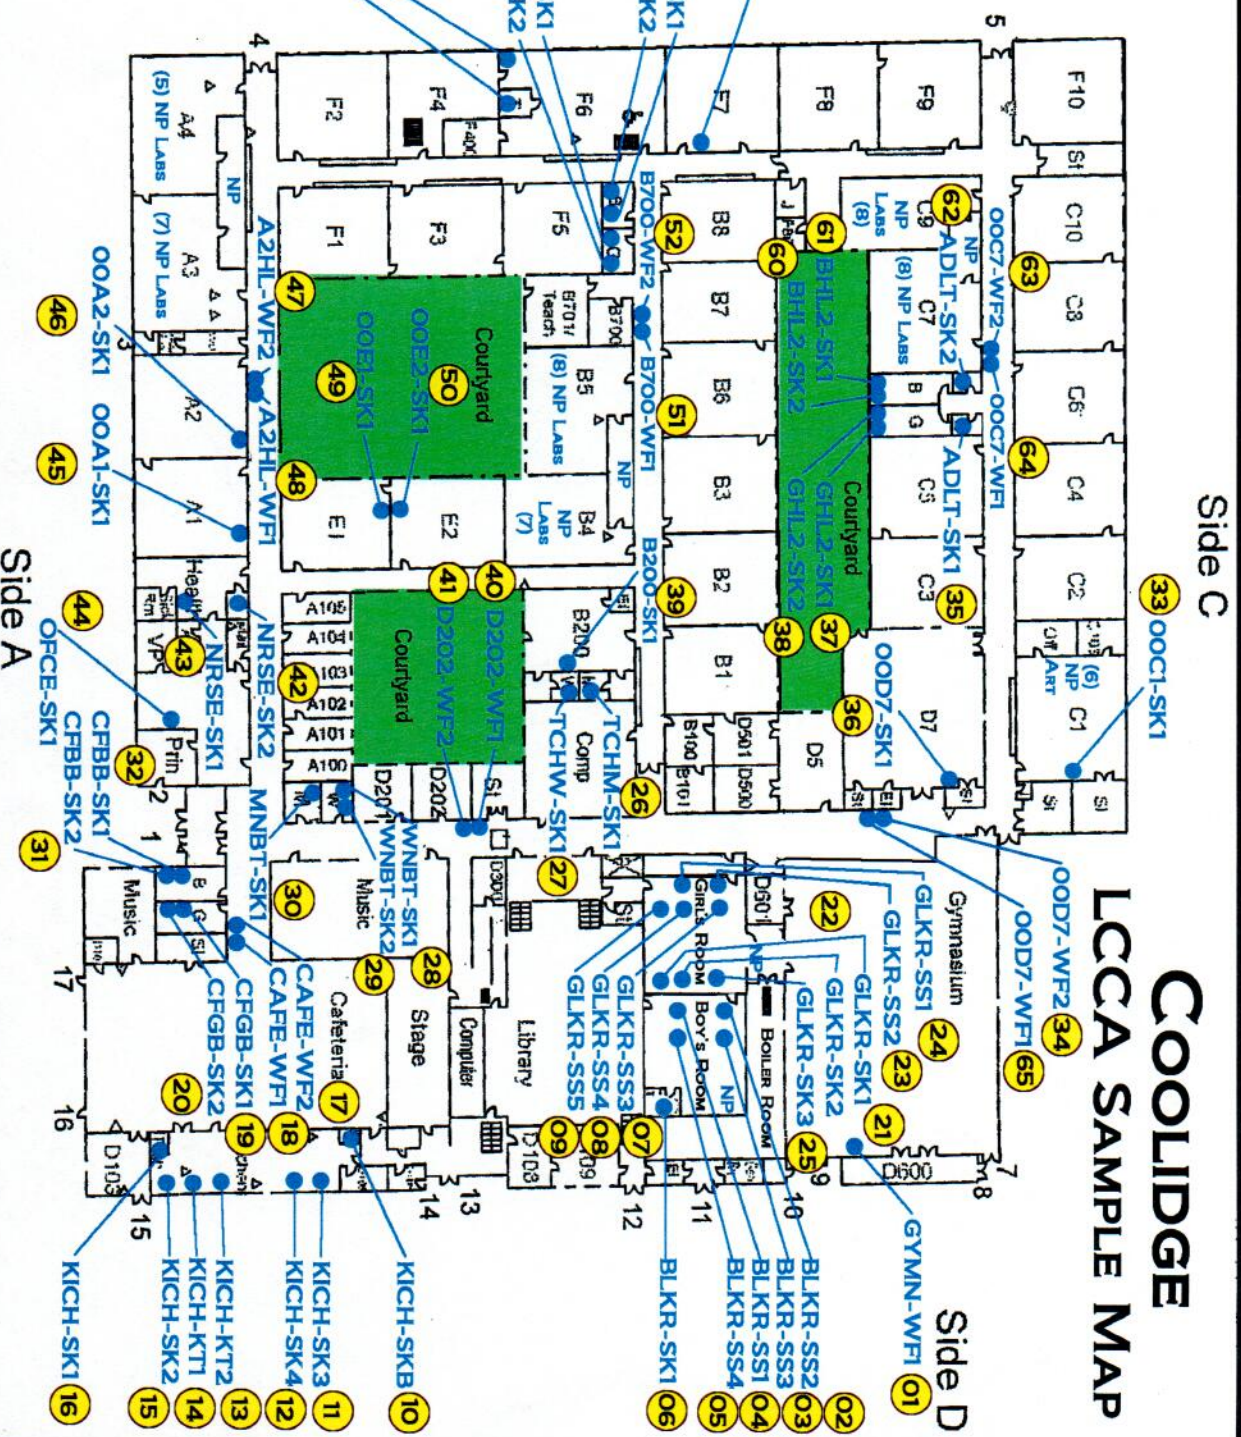

District:	Reading
School Name:	Coolidge Middle School
Address:	89 Birch Meadow Drive Reading, MA 01867
School Hours:	
In-session Contact:	Craig Martin (781) 842-9158
Off-Hours Contact:	
Approach Hazards:	
Notes:	

# CMS-

Side B

- Legend**
- Single Door
  - Double Door
  - Window
  - Stairs
  - Ramp
  - Elevator
  - Fire Extinguisher
  - Gas Shut-Off
  - Electrical Shut-Off
  - Water Shut-Off
  - Chair Lift
  - Sprinkler Shutoff
  - Generator
  - Camera
  - Fire Standpipe
- SINK or FAUCET  
 ● CMS-XXXX-XXX#  
 NP Non-Portable SINK or FAUCET

# COOLIDGE LCCA SAMPLE MAP