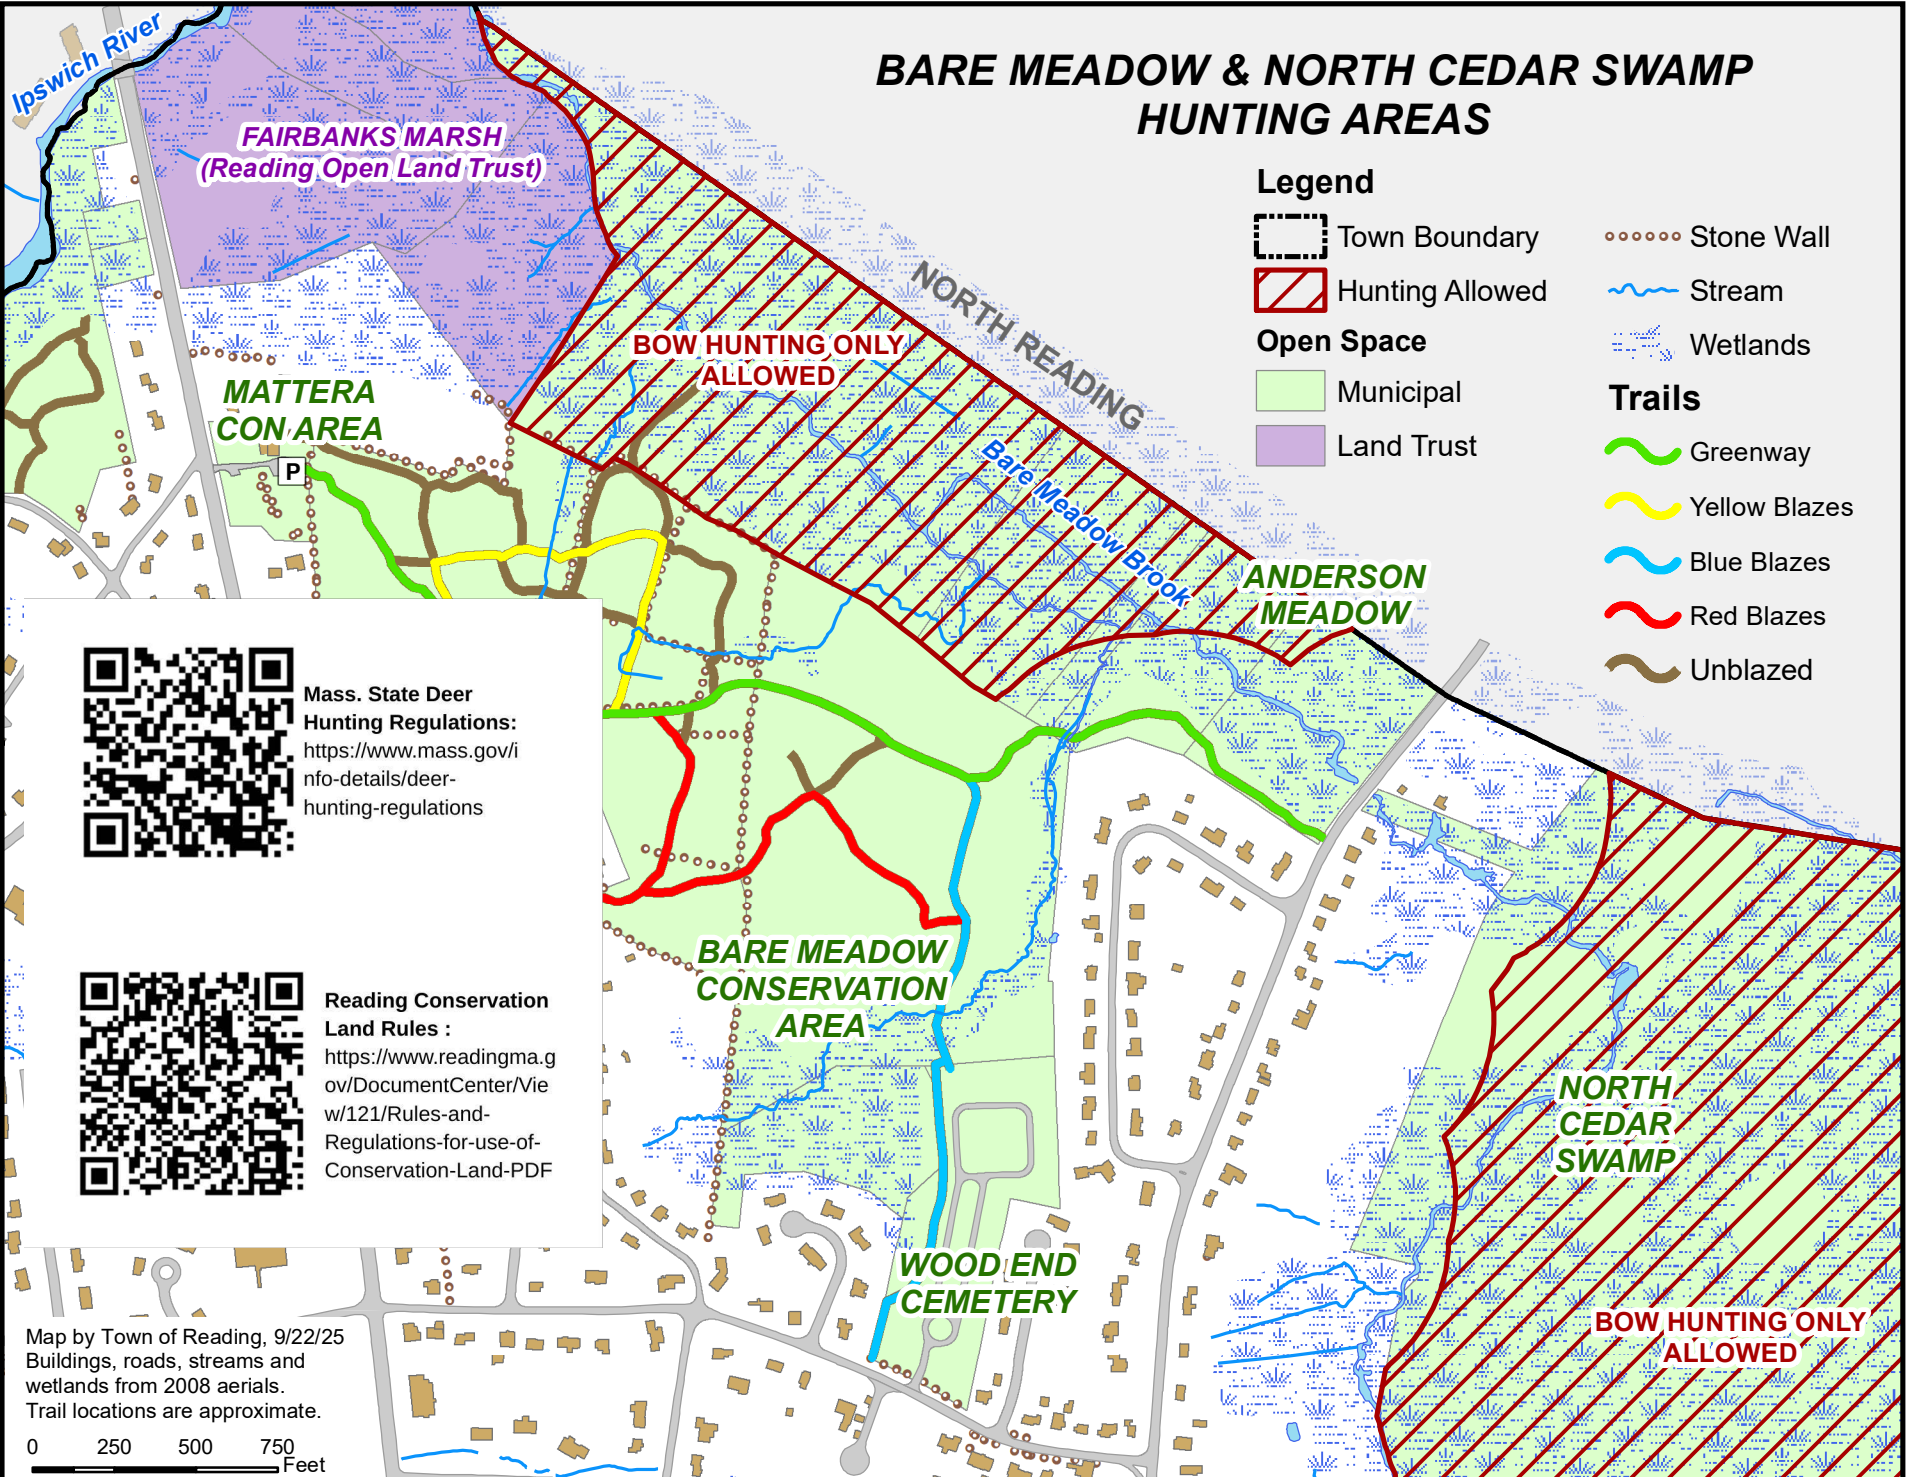

BARE MEADOW & NORTH CEDAR SWAMP HUNTING AREAS

Legend

-  Town Boundary
-  Hunting Allowed
- Open Space**
-  Municipal
-  Land Trust
-  Stone Wall
-  Stream
-  Wetlands
- Trails**
-  Greenway
-  Yellow Blazes
-  Blue Blazes
-  Red Blazes
-  Unblazed

Map by Town of Reading, 9/22/25
 Buildings, roads, streams and wetlands from 2008 aeriels.
 Trail locations are approximate.

0 250 500 750 Feet