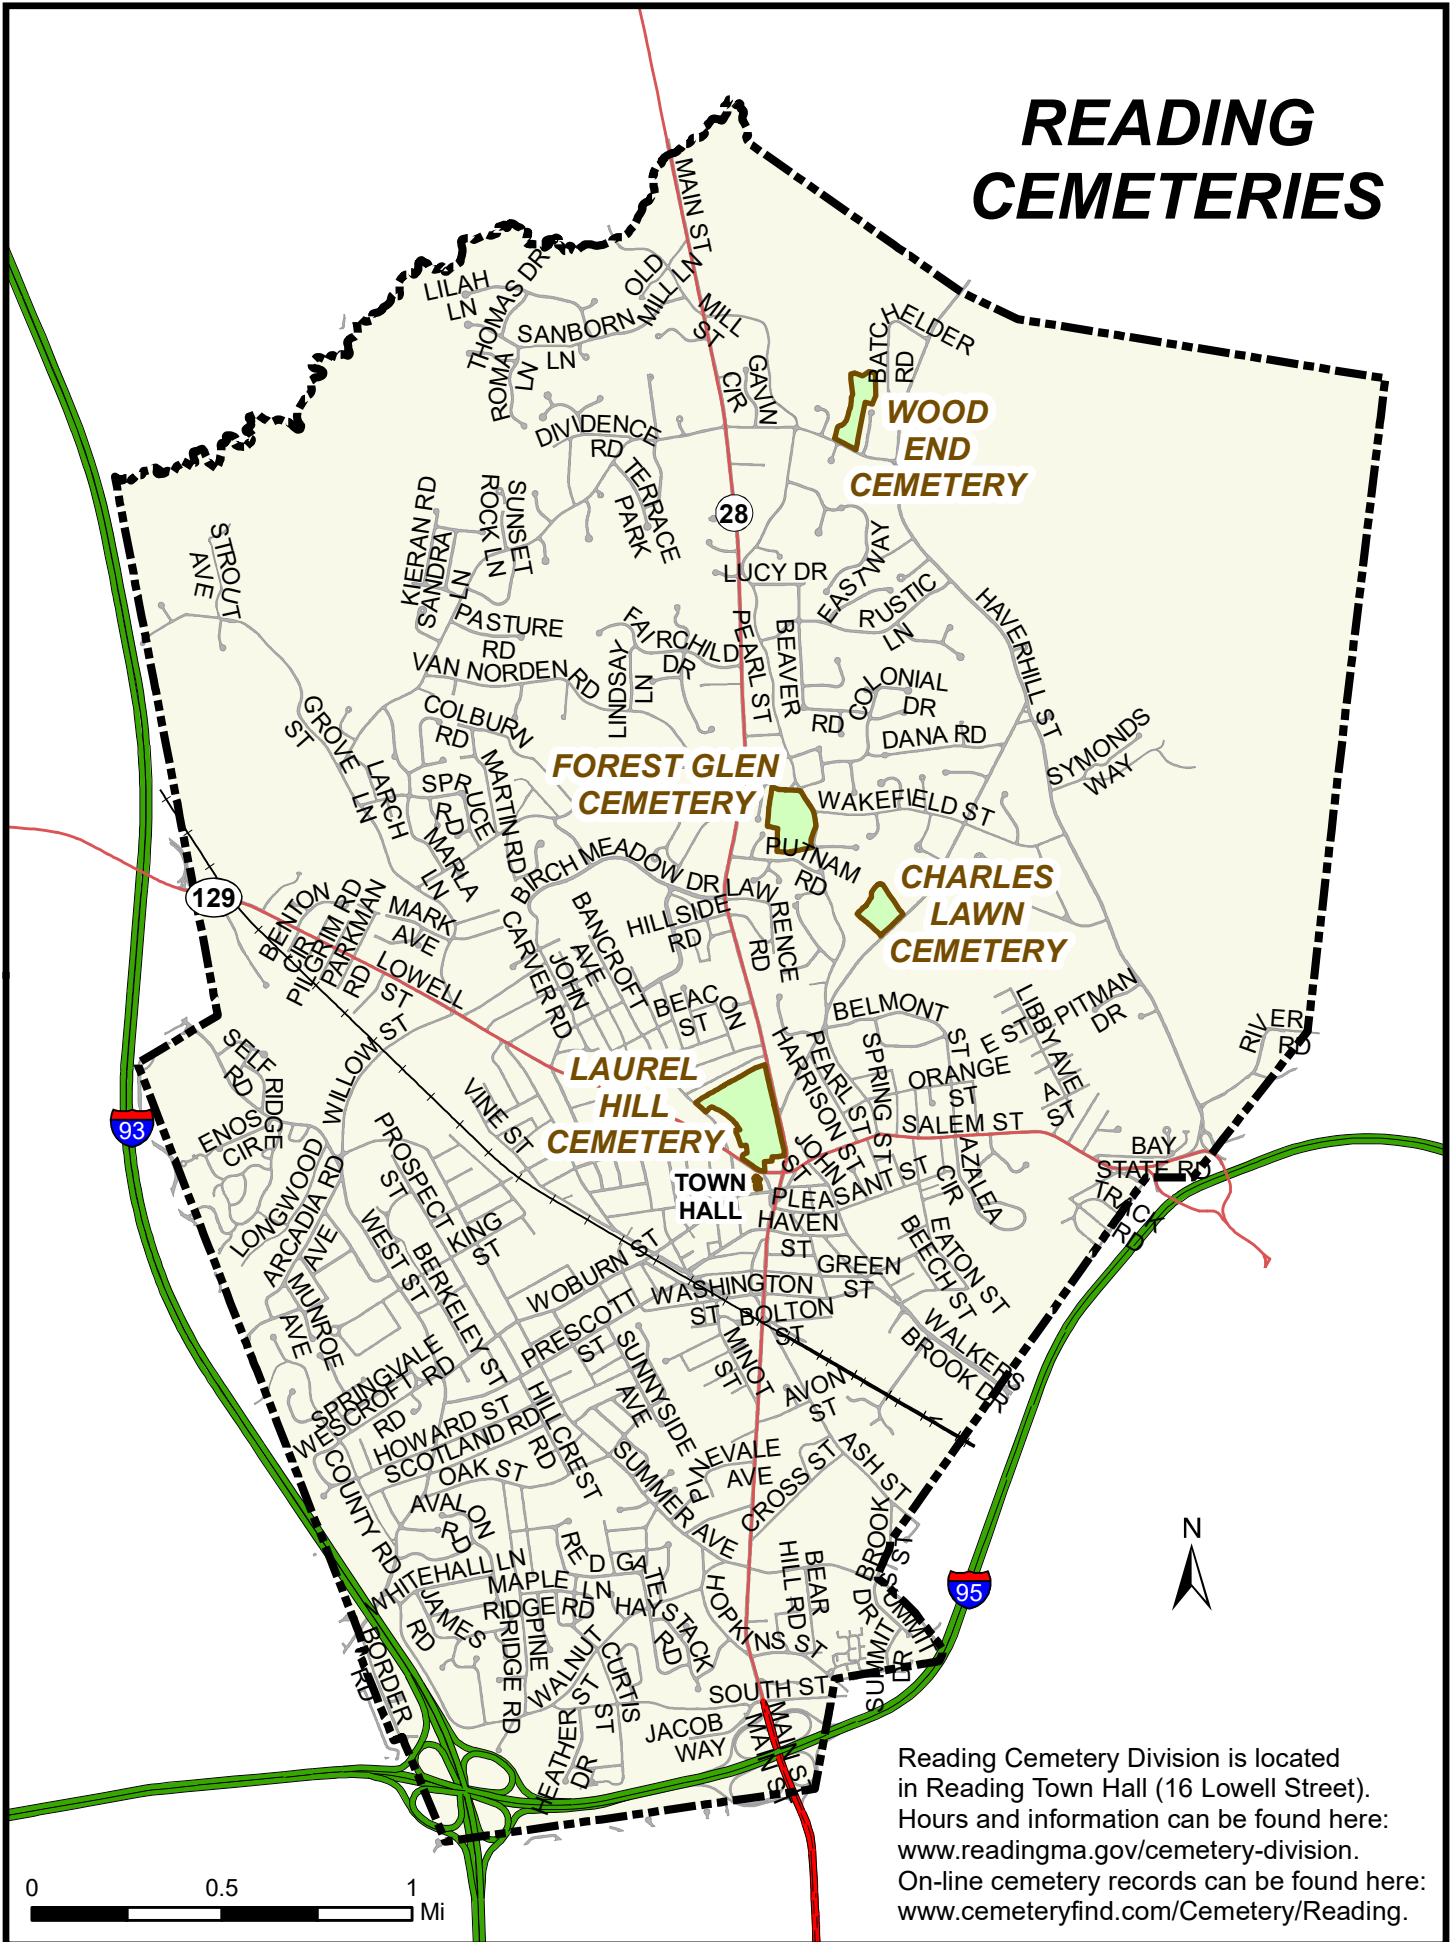

READING CEMETERIES

Reading Cemetery Division is located in Reading Town Hall (16 Lowell Street). Hours and information can be found here: www.readingma.gov/cemetery-division. On-line cemetery records can be found here: www.cemeteryfind.com/Cemetery/Reading.