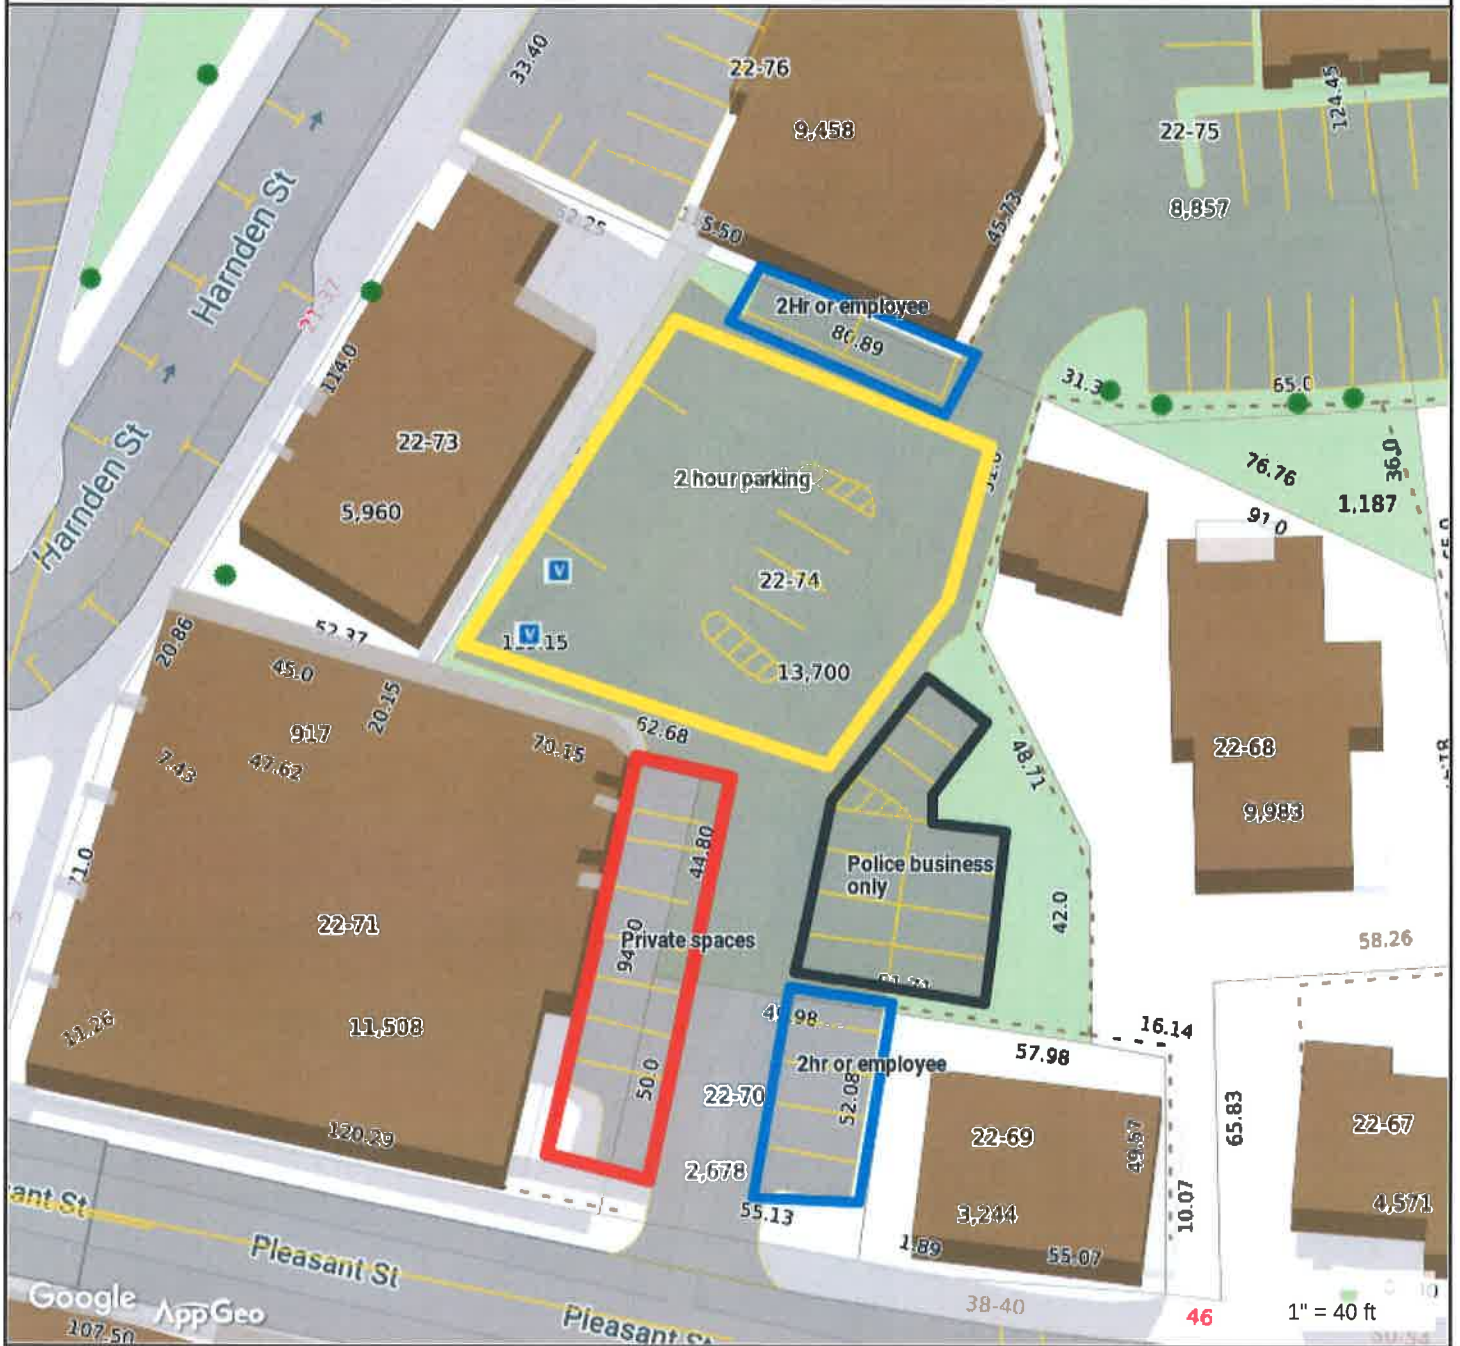

Harnden Yard Municipal Parking Lot

- 2 hour or Employee
- 2 hour parking
- Police Business Only
- Private spaces

**MAP FOR REFERENCE ONLY
NOT A LEGAL DOCUMENT**

Town of Reading, MA makes no claims and no warranties, expressed or implied, concerning the validity or accuracy of the GIS data presented on this map.

Geometry updated 1/1/2018
Data updated 1/1/2018