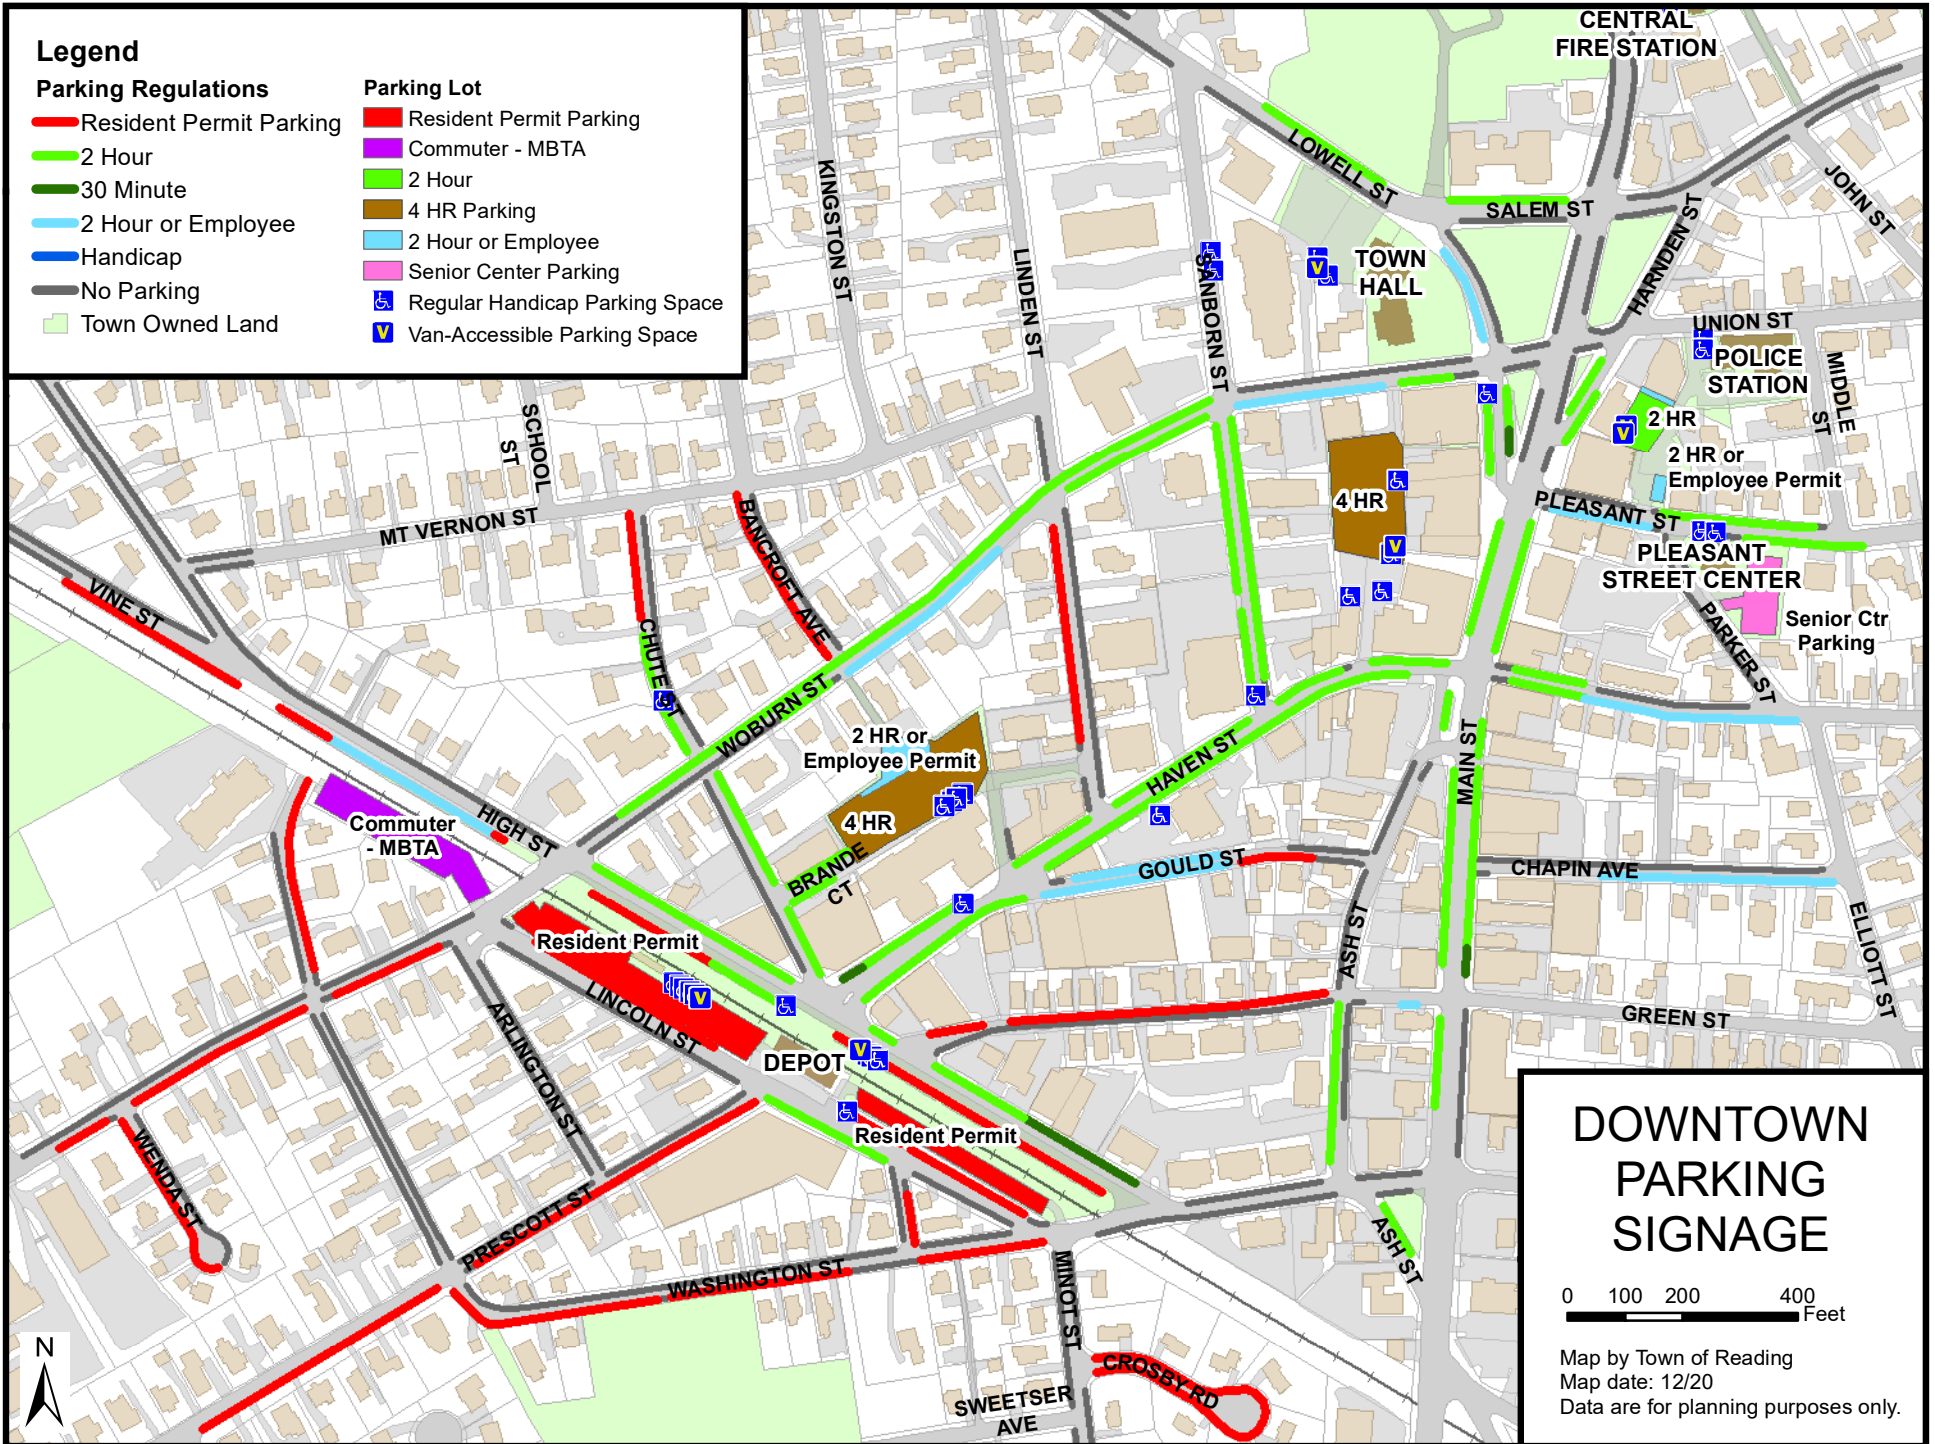

Legend

Parking Regulations

- Resident Permit Parking
- 2 Hour
- 30 Minute
- 2 Hour or Employee
- Handicap
- No Parking
- Town Owned Land

Parking Lot

- Resident Permit Parking
- Commuter - MBTA
- 2 Hour
- 4 HR Parking
- 2 Hour or Employee
- Senior Center Parking
- ♿ Regular Handicap Parking Space
- V Van-Accessible Parking Space

DOWNTOWN PARKING SIGNAGE

0 100 200 400 Feet

Map by Town of Reading
 Map date: 12/20
 Data are for planning purposes only.