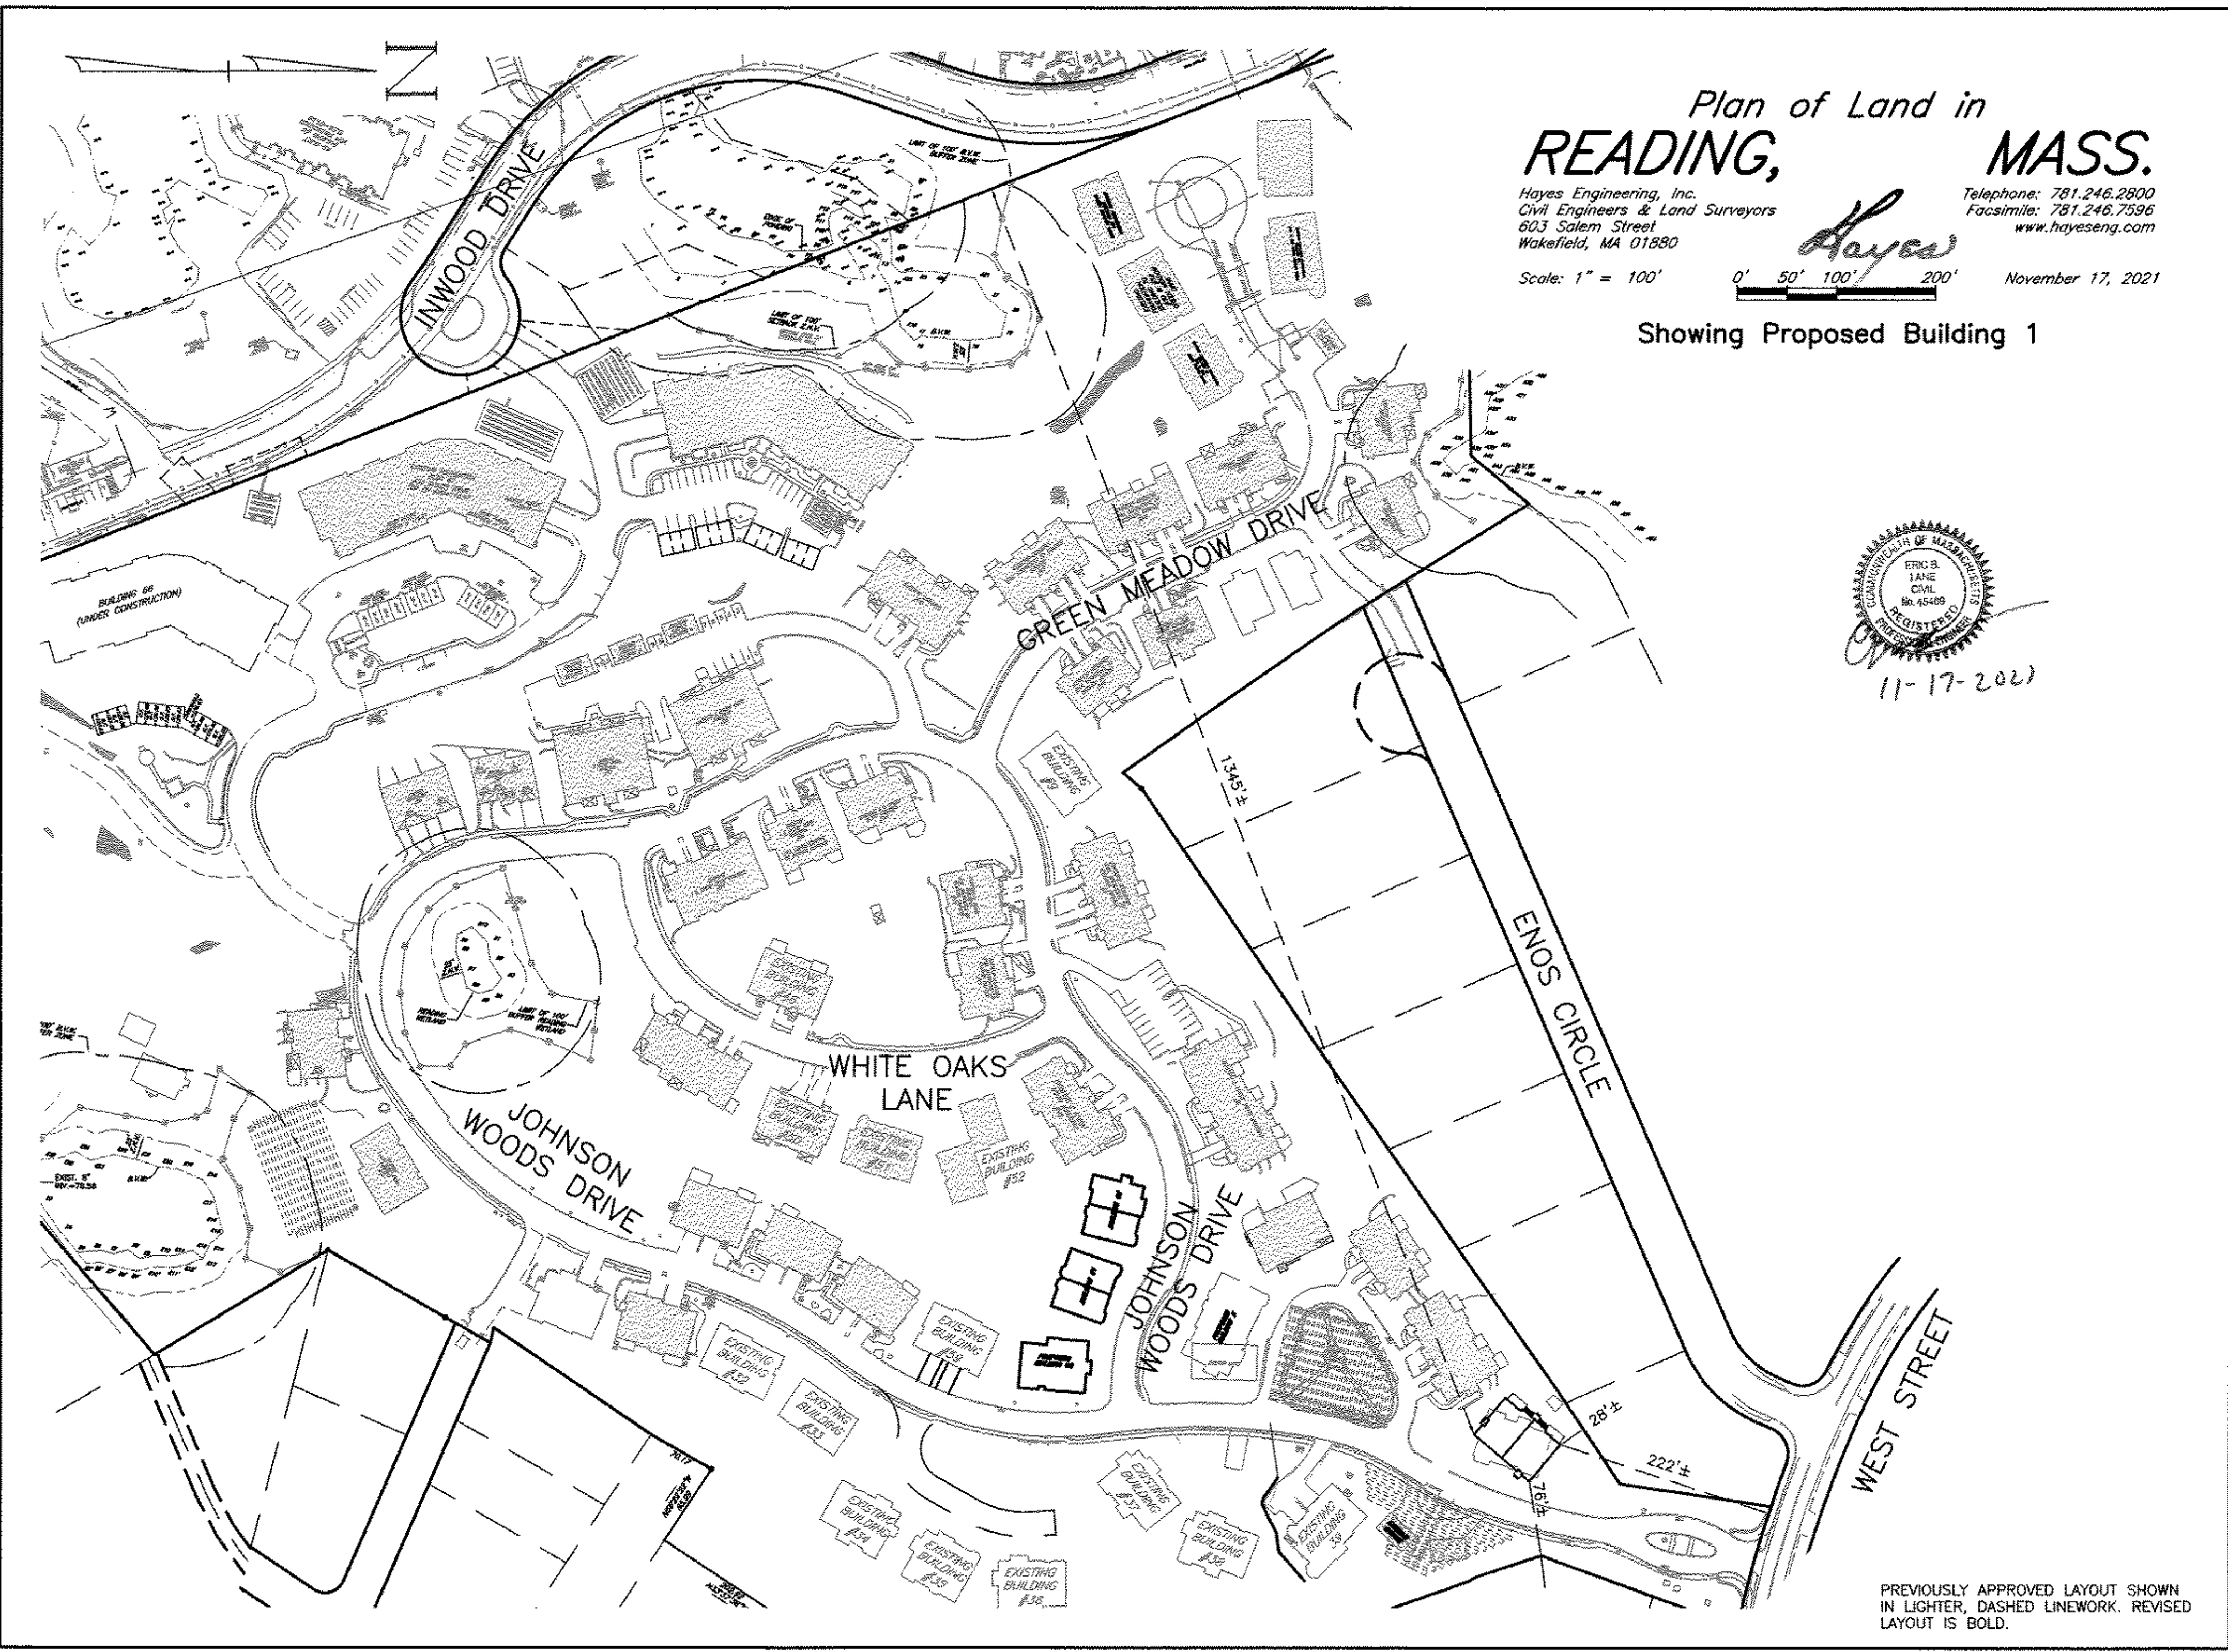

Plan of Land in **READING,** **MASS.**

Hayes Engineering, Inc.
Civil Engineers & Land Surveyors
603 Salem Street
Wakefield, MA 01880

Telephone: 781.246.2800
Facsimile: 781.246.7596
www.hayeseng.com

Scale: 1" = 100'

November 17, 2021

Showing Proposed Building 1

11-17-2021

PREVIOUSLY APPROVED LAYOUT SHOWN
IN LIGHTER, DASHED LINEWORK. REVISED
LAYOUT IS BOLD.