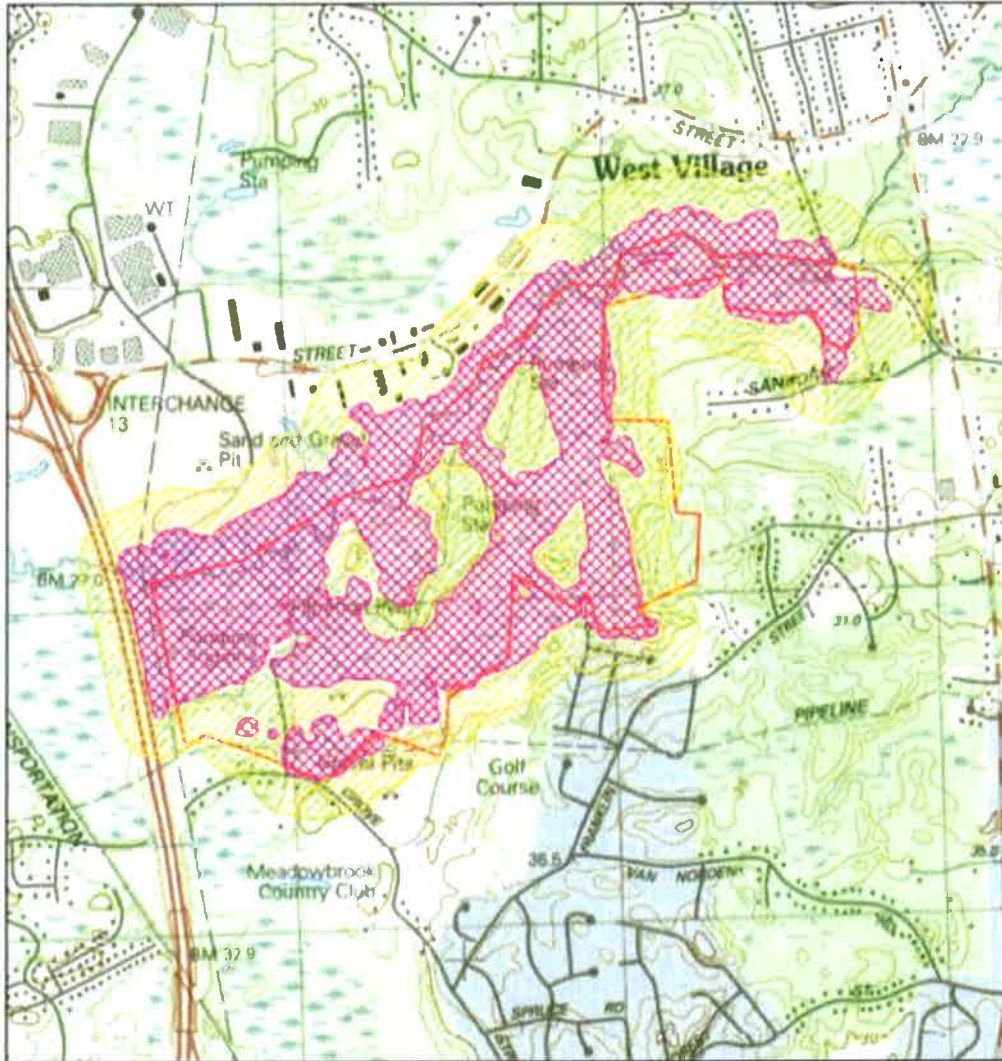

Reading Town Forest  
Reading, Massachusetts

Owner: Town of Reading  
16 Lowell Street  
Reading, MA 01867

N

Scale 1"=660'

Legend

- - - - Forest Type Boundary
- ST-# Forest Type Code - see Page 2
- ==== Access Road
- ≡ Shrub Swamp
- SC-# Crossing - See Page 1
- //// 50' Filter Strip - see Page 1
- Ⓛ Proposed Landing
- ⋯ Treatment Area

Prepared By  
Philip B. Benjamin, CF and Thomas P. Farrell  
Benjamin Forestry Services, Inc.  
So. Easton, Massachusetts 02375  
September 30, 2021

Figure 1: Blue-spotted Salamander Protection Zone

**Blue-spotted Salamander Buffer Zone**  
DCR File# 246-32539-22, NHESP# 19-39072

**Legend**

-  50ft Buffer
-  450ft Buffer
-  Property Boundary

Figure 2: Blue-spotted Salamander Protection Zone, Topo

**Blue-spotted Salamander Buffer Zone. Topo**  
**DCR File# 246-32539-22, NHESP# 19-39072**

- Legend**
-  50ft Buffer
  -  450ft Buffer
  -  Property Boundary