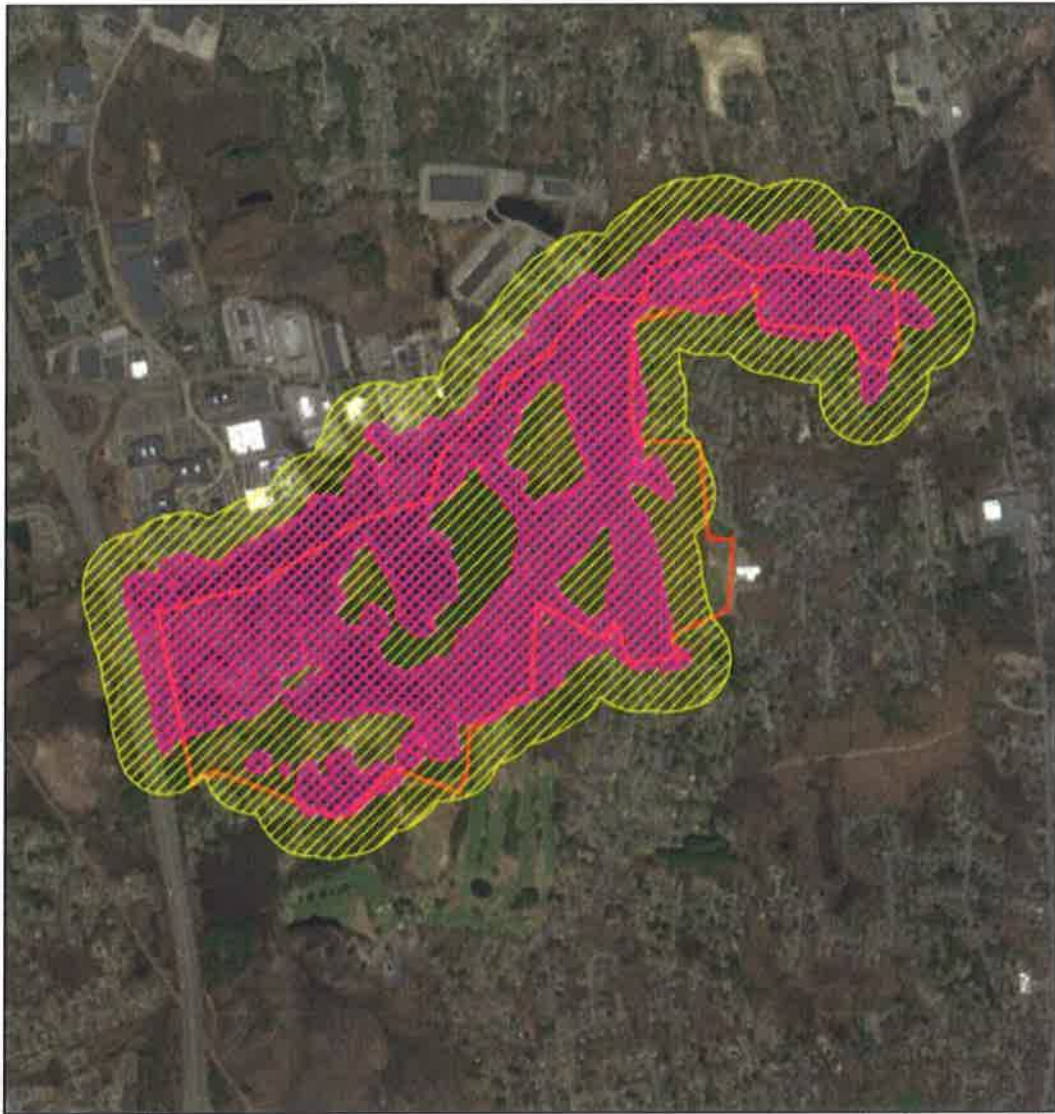

Locus Map

Reading Town Forest  
Reading, Massachusetts

Owner: Town of Reading  
16 Lowell Street  
Reading, MA, 01867

USGS Quadrangle  
Lowell, MA

N  
Scale 1"=25,000"

Prepared By  
Philip B. Benjamin, CF  
Benjamin Forestry Services, Inc.  
So. Easton, Massachusetts 02375  
May 12, 2010

Reading Town Forest  
Reading, Massachusetts

Owner: Town of Reading  
16 Lowell Street  
Reading, MA 01867

N

Scale 1"=660'

Legend

- - - - Forest Type Boundary
- ST-# Forest Type Code - see Page 2
- ==== Access Road
- ≡ Shrub Swamp
- SC-# Crossing - See Page 1
- //// 50' Filter Strip - see Page 1
- Ⓛ Proposed Landing
- ⋯ Treatment Area

Prepared By  
Philip B. Benjamin, CF and Thomas P. Farrell  
Benjamin Forestry Services, Inc.  
So. Easton, Massachusetts 02375  
September 30, 2021

Figure 1: Blue-spotted Salamander Protection Zone

**Blue-spotted Salamander Buffer Zone**  
DCR File# 246-32539-22, NHESP# 19-39072

- Legend**
-  50ft Buffer
  -  450ft Buffer
  -  Property Boundary