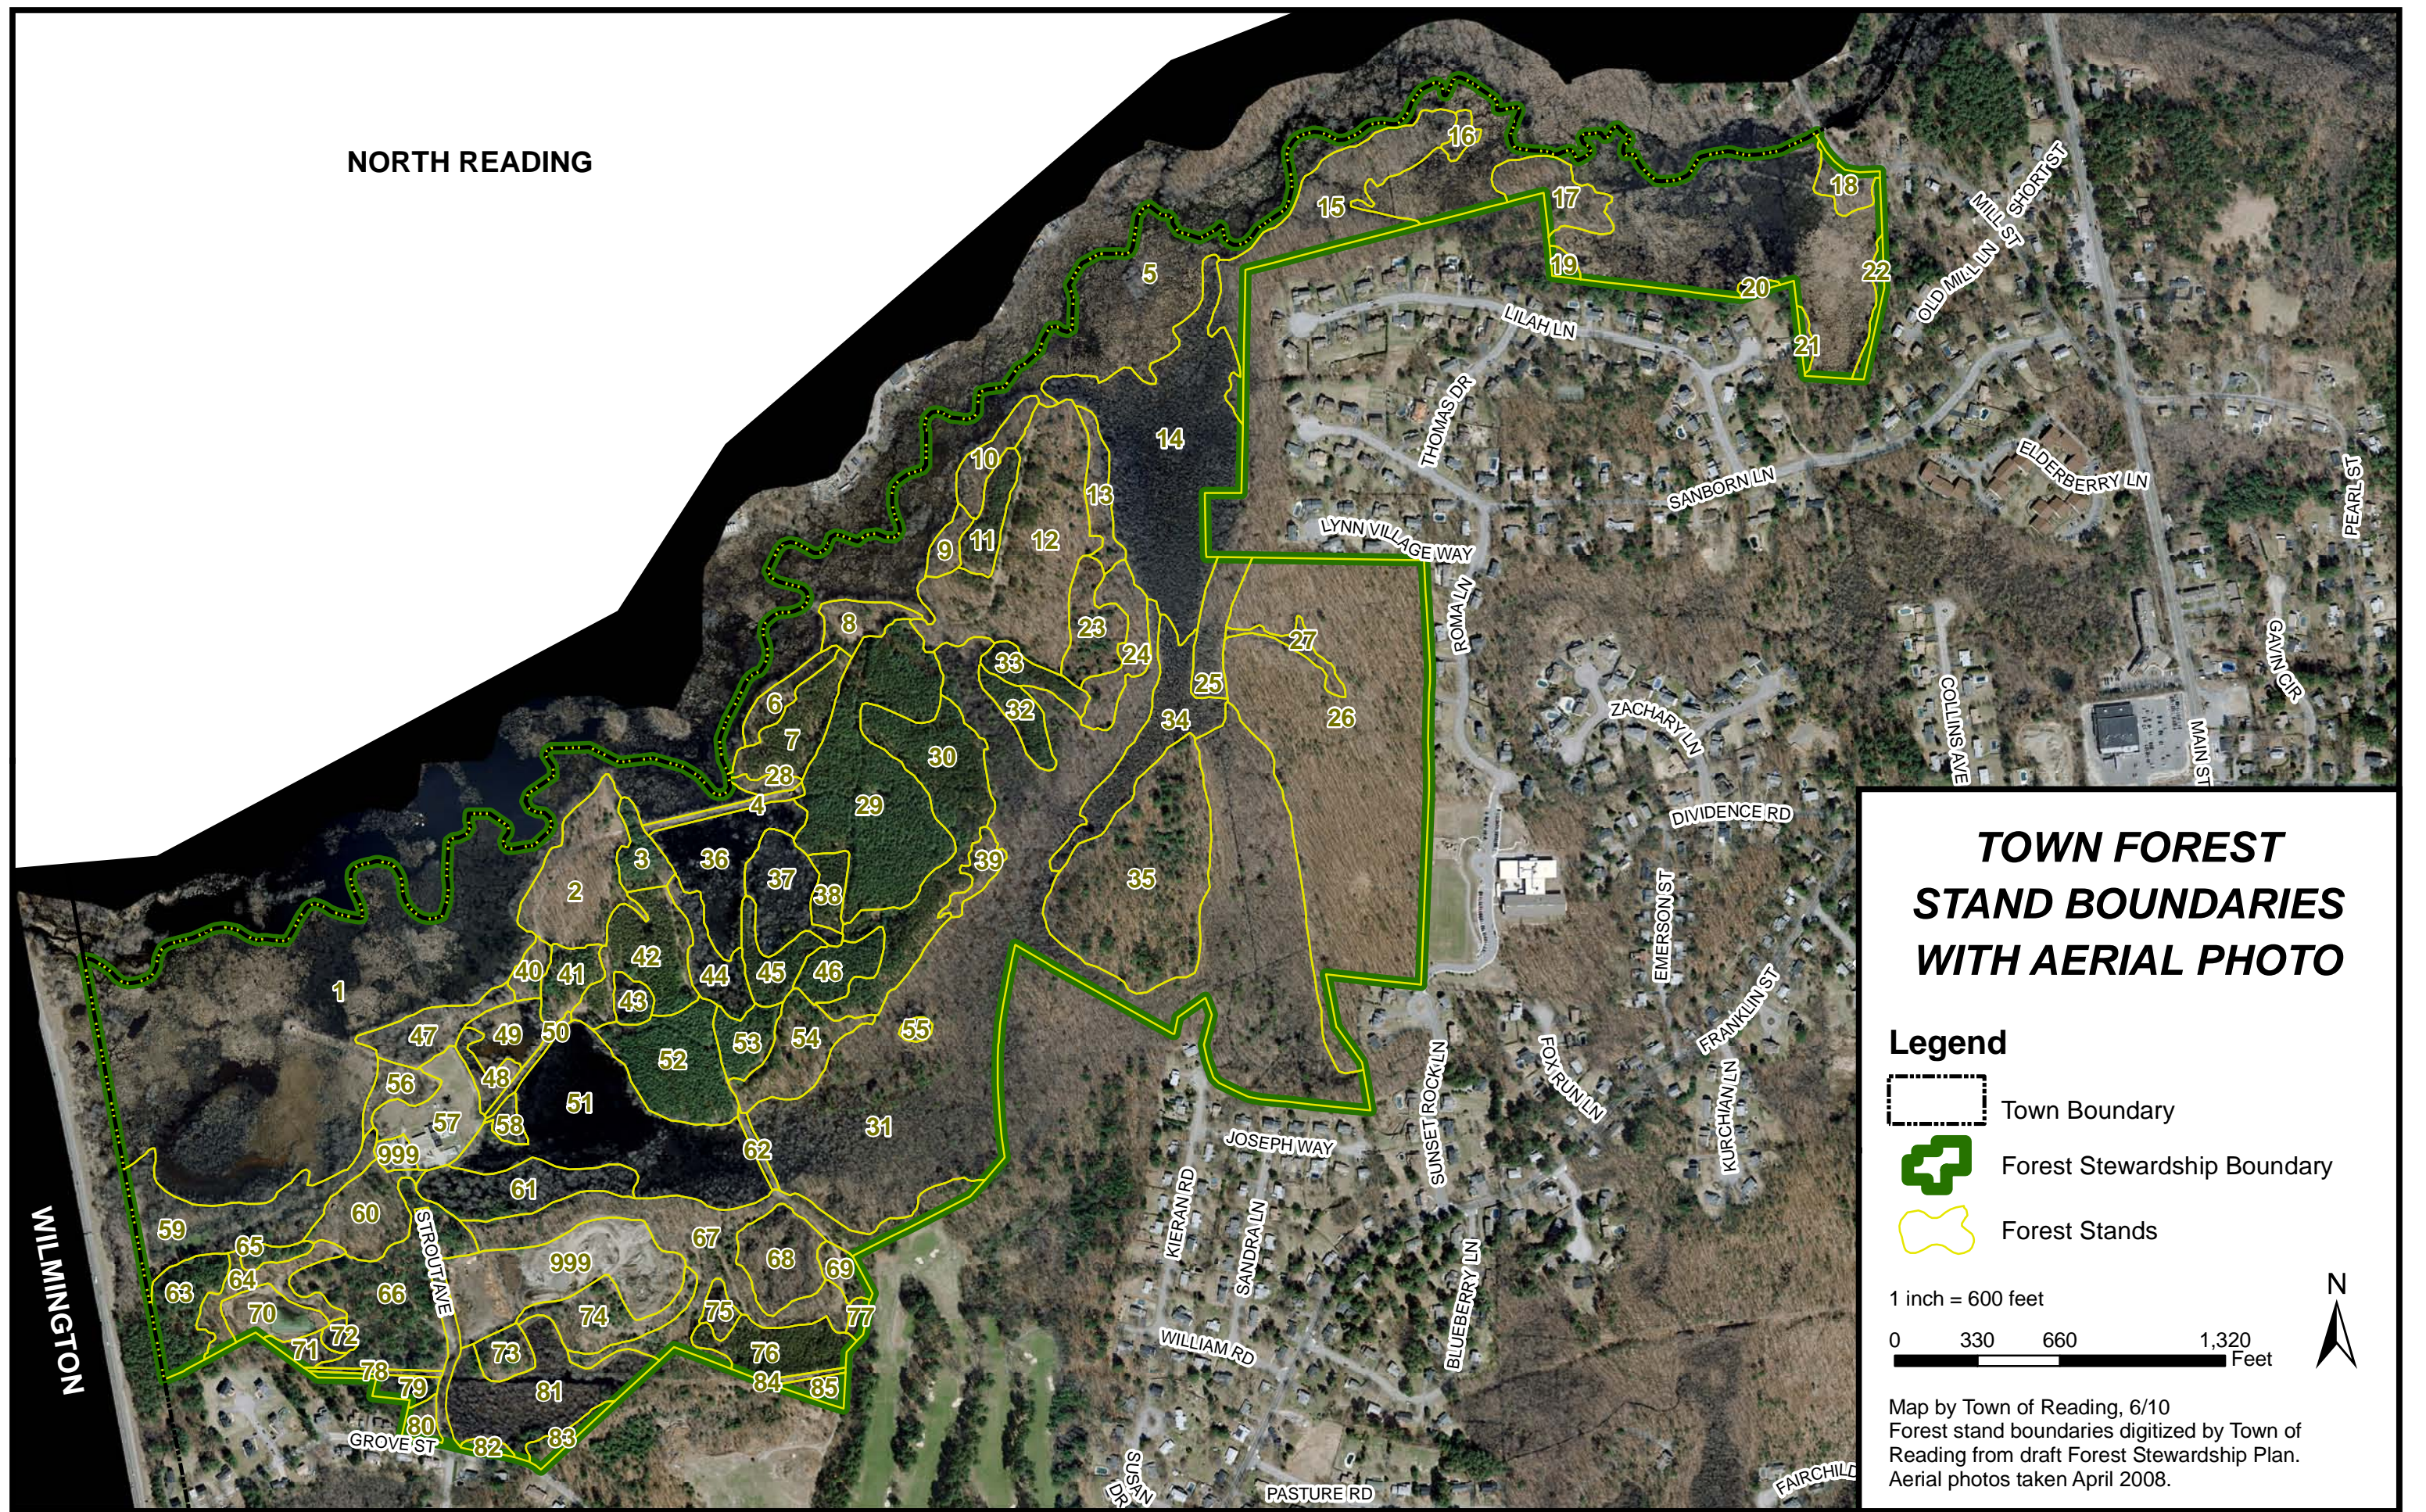

NORTH READING

TOWN FOREST STAND BOUNDARIES WITH AERIAL PHOTO

- Legend**
-  Town Boundary
 -  Forest Stewardship Boundary
 -  Forest Stands

1 inch = 600 feet

0 330 660 1,320 Feet

Map by Town of Reading, 6/10
Forest stand boundaries digitized by Town of
Reading from draft Forest Stewardship Plan.
Aerial photos taken April 2008.