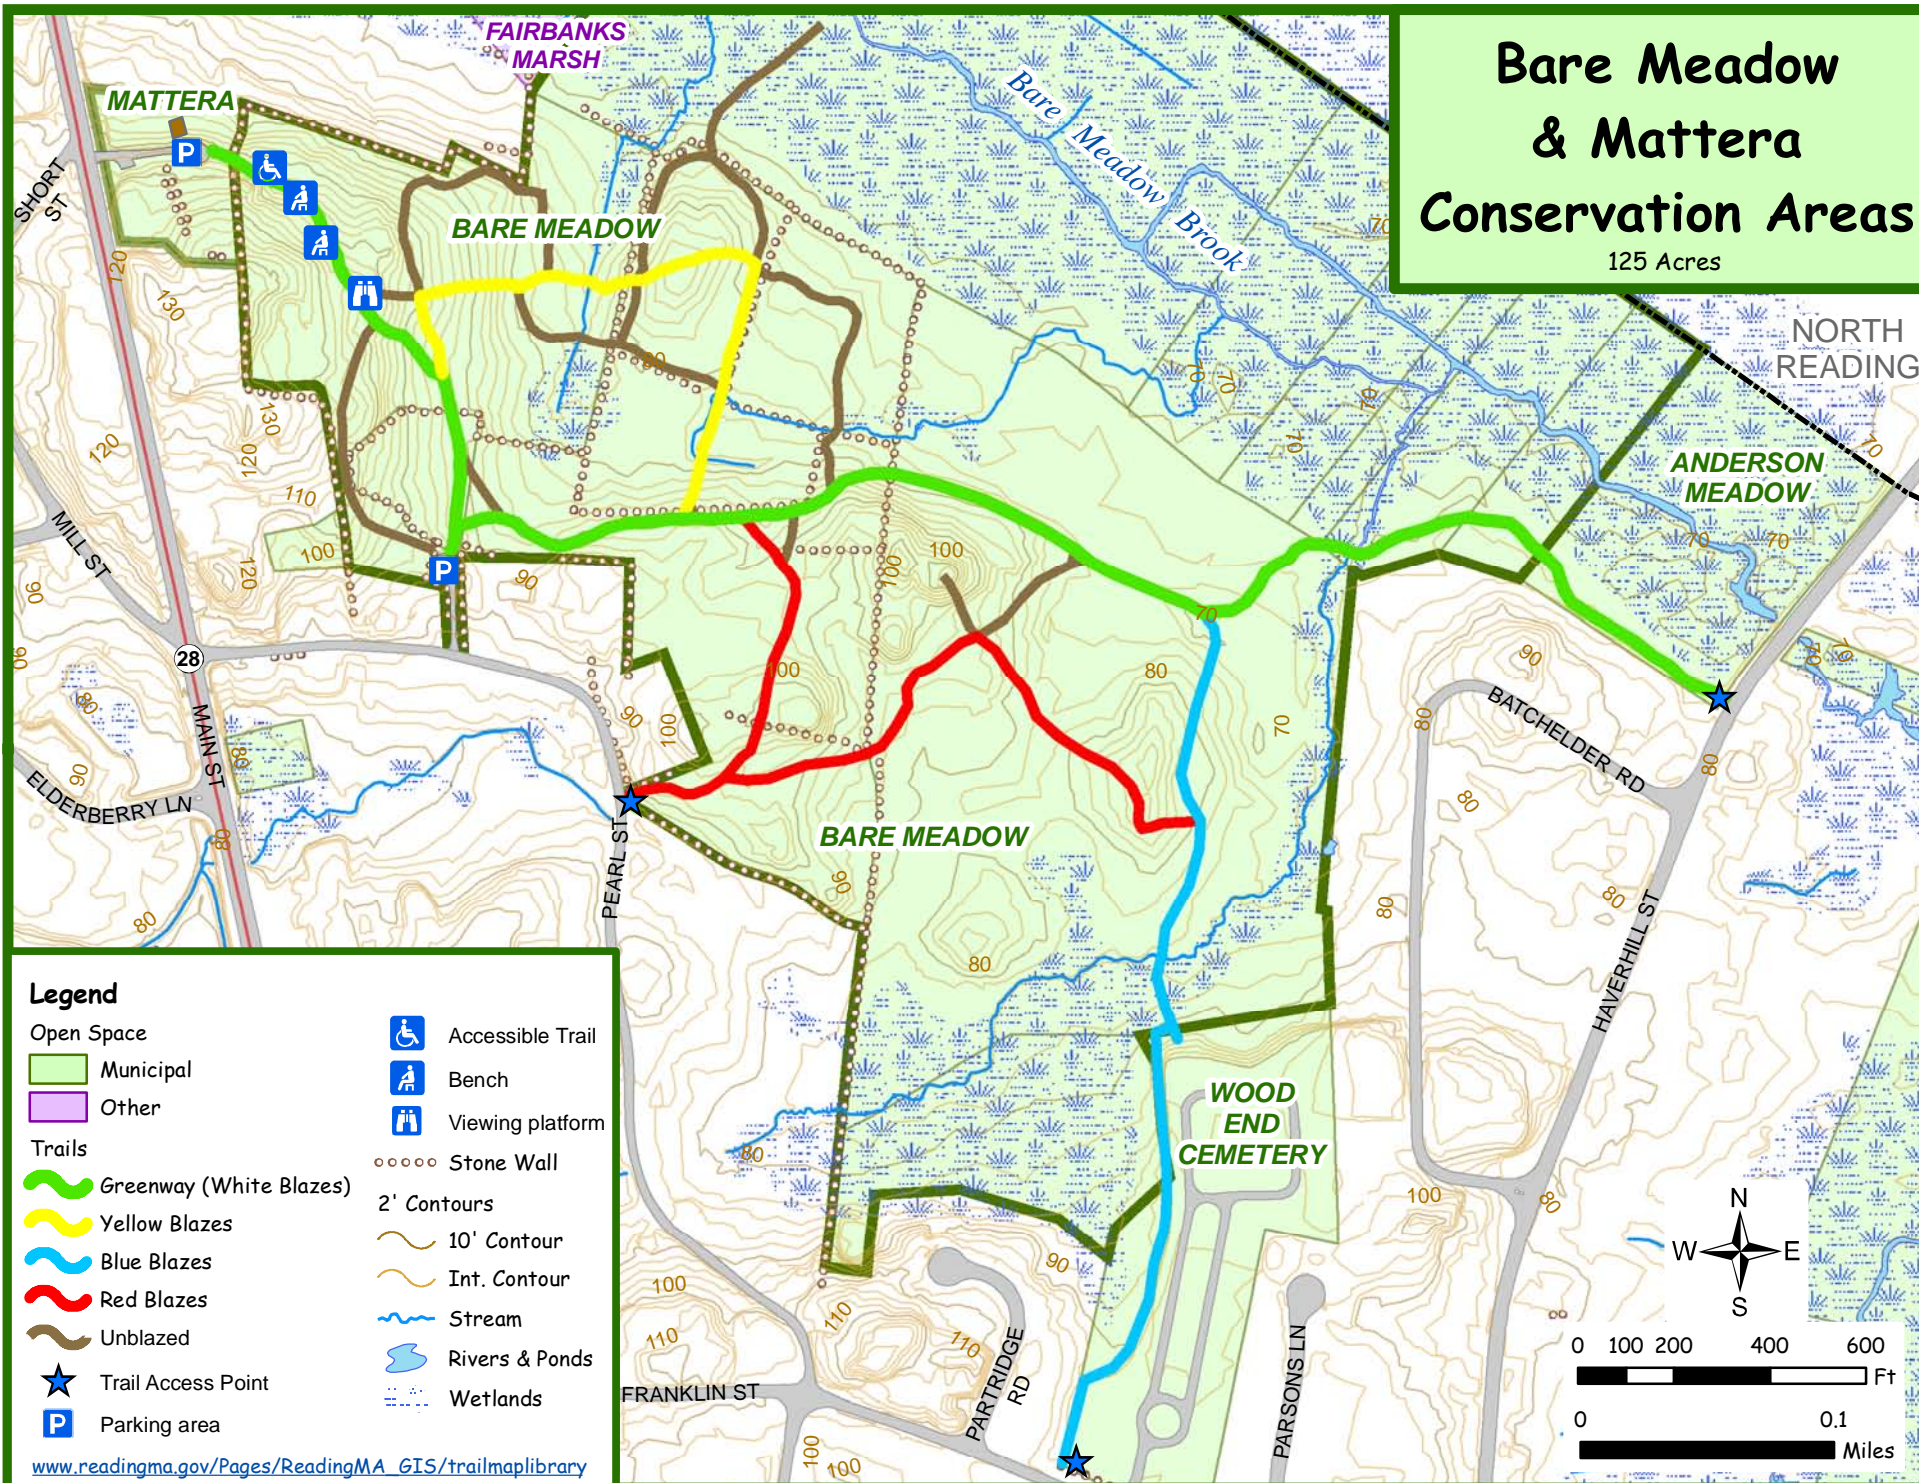

Bare Meadow & Mattera Conservation Areas

125 Acres

Legend

- | | | |
|-------------------------|------------------|------------------|
| Open Space | | Accessible Trail |
| Municipal | Bench | |
| Other | Viewing platform | |
| Trails | Stone Wall | |
| Greenway (White Blazes) | 2' Contours | |
| Yellow Blazes | 10' Contour | |
| Blue Blazes | Int. Contour | |
| Red Blazes | Stream | |
| Unblazed | Rivers & Ponds | |
| Trail Access Point | Wetlands | |
| Parking area | | |

www.readingma.gov/Pages/ReadingMA_GIS/trailmaplibrary